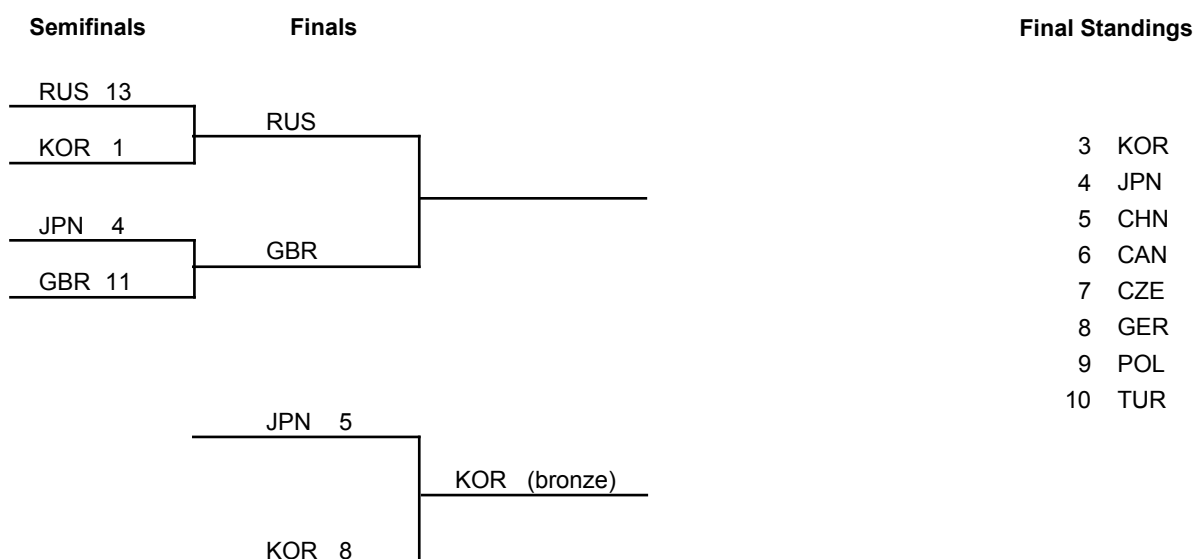

## SESSION RESULTS

FRI 4 FEB 2011 / VEN 4 FÉV 2011 START TIME / DÉBUT 19:00

Sheet	Round	Team	LSFE	1	2	3	4	5	6	7	8	9	10	Extra Ends	Total
B	11	JPN - Japan		0	0	0	2	0	2	1	0	0	X		5
	11	KOR - Korea	*	1	0	2	0	2	0	0	2	1	X		8

## Championship Bracket

## LEGEND

LSFE (\*) Last stone first end

X Unplayed/unfinished end due to concession