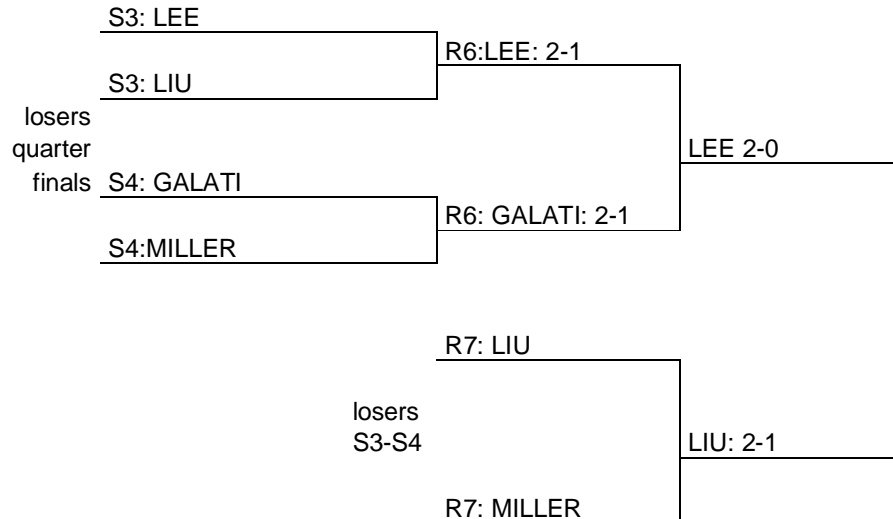

Q5: SNOW (USA)

Q6: GALATI (ITA1)

Q7: ICHIKAWA (JPN)

Q8: MILLER (GBR2)

SEMI-FINALS

S1: GILMOUR 2-0

S1: QUIROGA : 2-0

S2: SNOW : 2-0

S2: ICHIKAWA: 2-1

FINALS

F: GILMOUR: 2-1

F: SNOW: 2-0

PF: QUIROGA

PF: ICHIKAWA

SNOW (USA): 2-0

World champion

Losers
Semi-
F

QUIROGA 2-0

FINAL STAGES WOMEN CATEGORY

SEMI-FINALS

FINALS