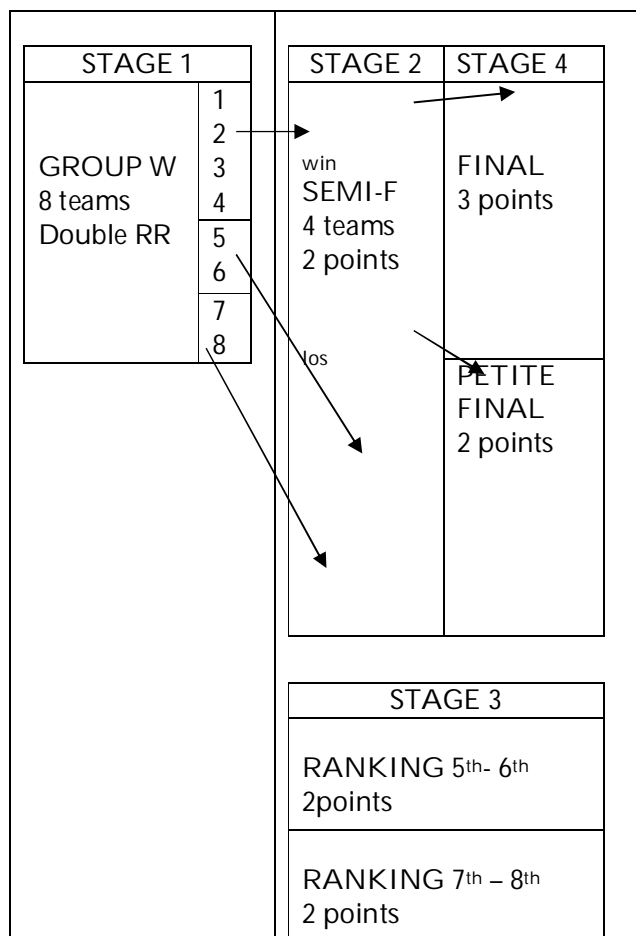

OPEN CHAMPIONSHIP : GROUP A		OPEN CHAMPIONSHIP : GROUP B	
Country	Name	Country	Name
AUS 1	GILMOUR Samuel	GER	MAIER-RING Adrian
POL	SADOWSKI Tymon	FIN	RÖNNBERG Markus
GBR 1	WILKINSON Nicholas	JPN	ICHIKAWA Kohei
SIN 1	LIU Justin	AUS 2	GRIFFIN Jay
ITA 1	GALATI Valerio	GBR 2	MILLER Connor
FRA	QUIROGA Pierre	CAN 1	GARDNER Landon
RUS	KATAEV Sergei	SIN 2	LEE Sean
CAN 2	HEARST Jason	BRA	GROCHTMANN Philip
USA	SNOW Nevin	ITA 2	CAVALLARI Sandro
		TUR	KARAHAN Sahap

Diagram of Women Championship