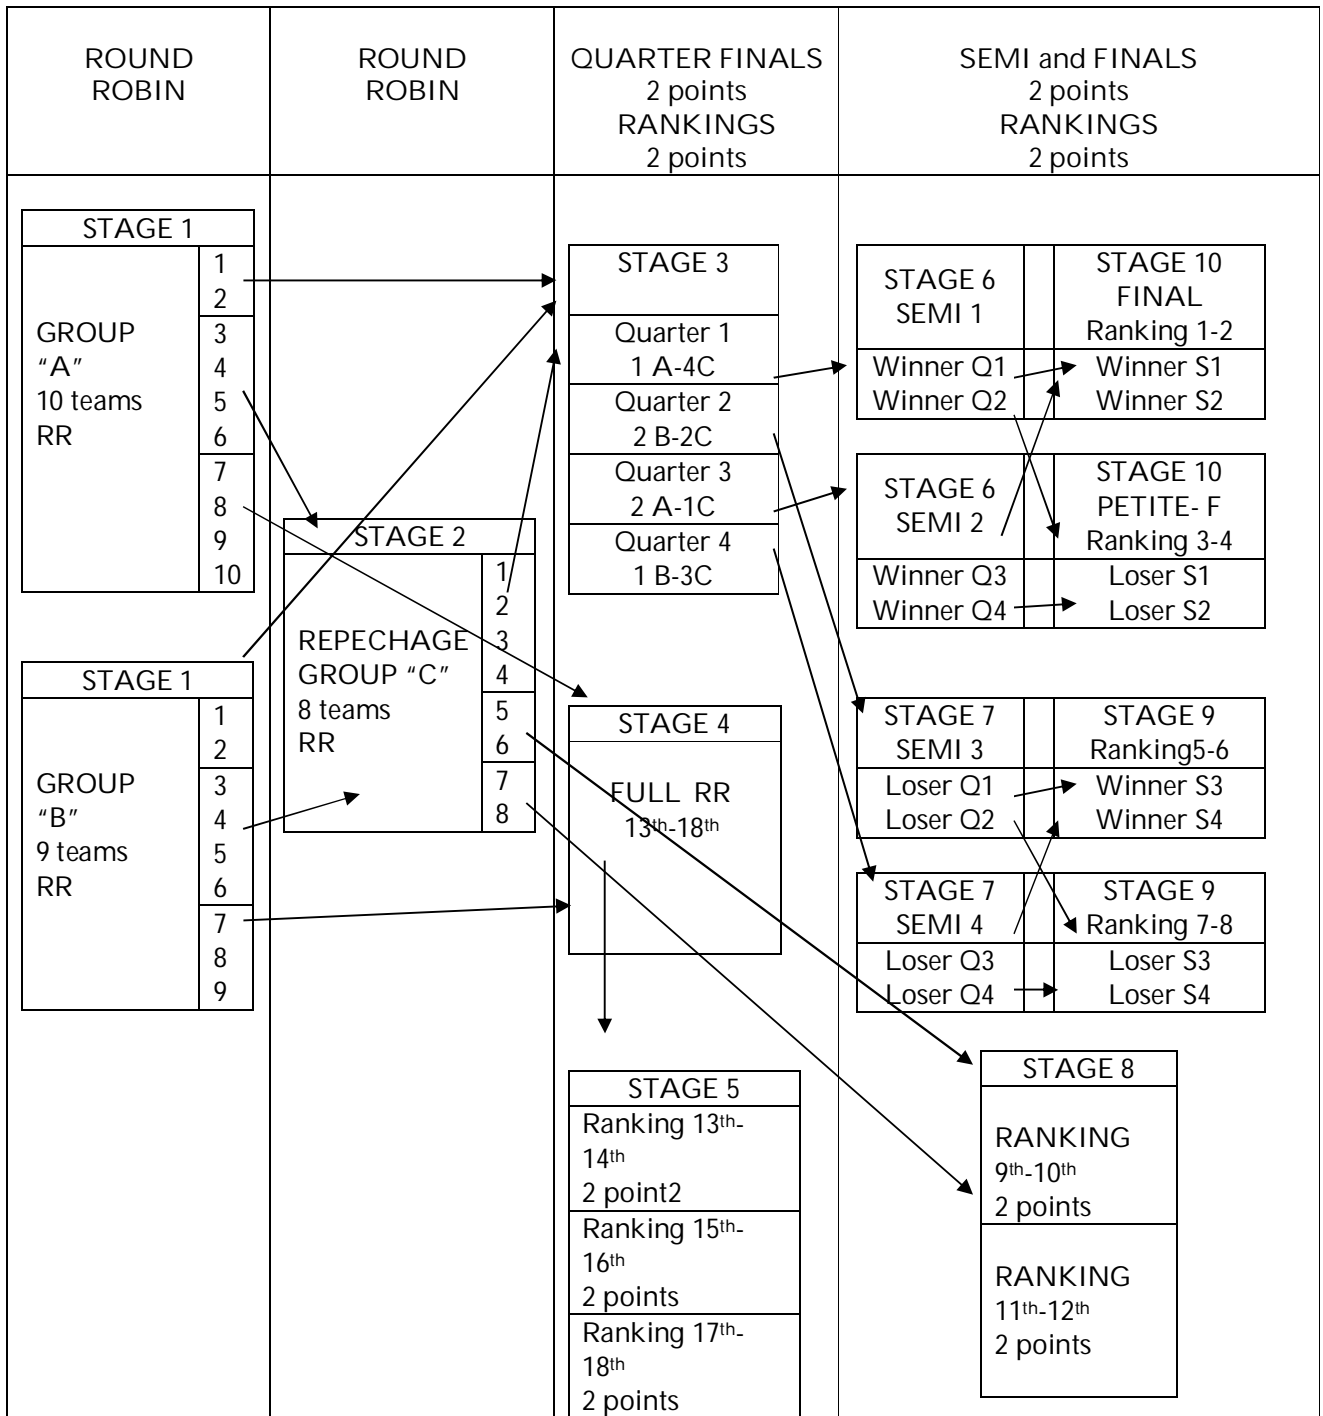

Diagram of Open Championship: