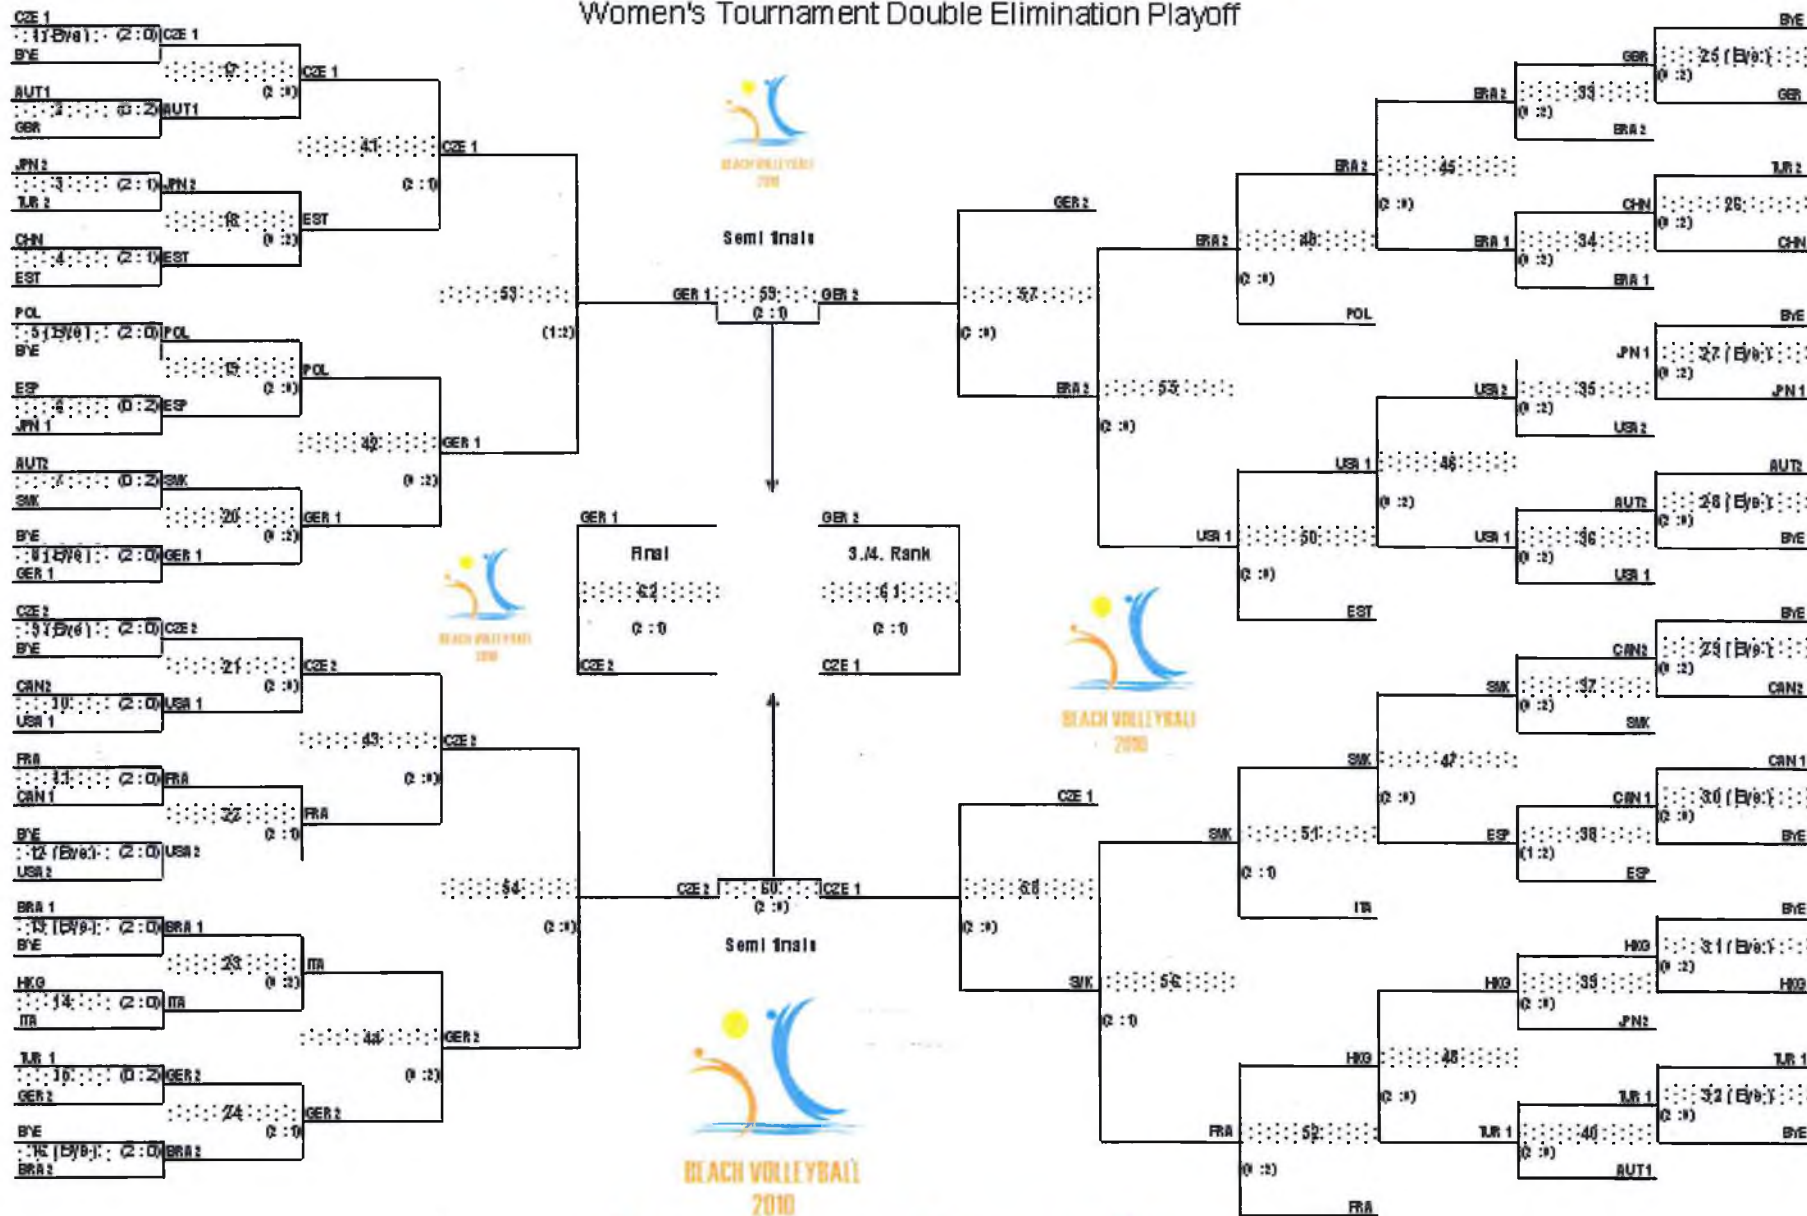

5th World University Beach Volleyball
Championship 15-20 June 2010 Alanya, TURKEY

Women's Tournament Double Elimination Playoff

Final Ranking

Finish	Team
1	GER 1
2	CZE 2
3	GER 2
4	CZE 1
5	BRA 2
5	SVK
7	USA 1
7	FRA
9	POL
9	EST
9	ITA
9	HKG
13	BRA 1
13	USA 2
13	ESP
13	TUR 1
17	AUT 1
17	JPN 2
17	CAN 1
17	CAN 2
17	AUT 2
17	JPN 1
17	CHN
17	GBR
25	TUR 2