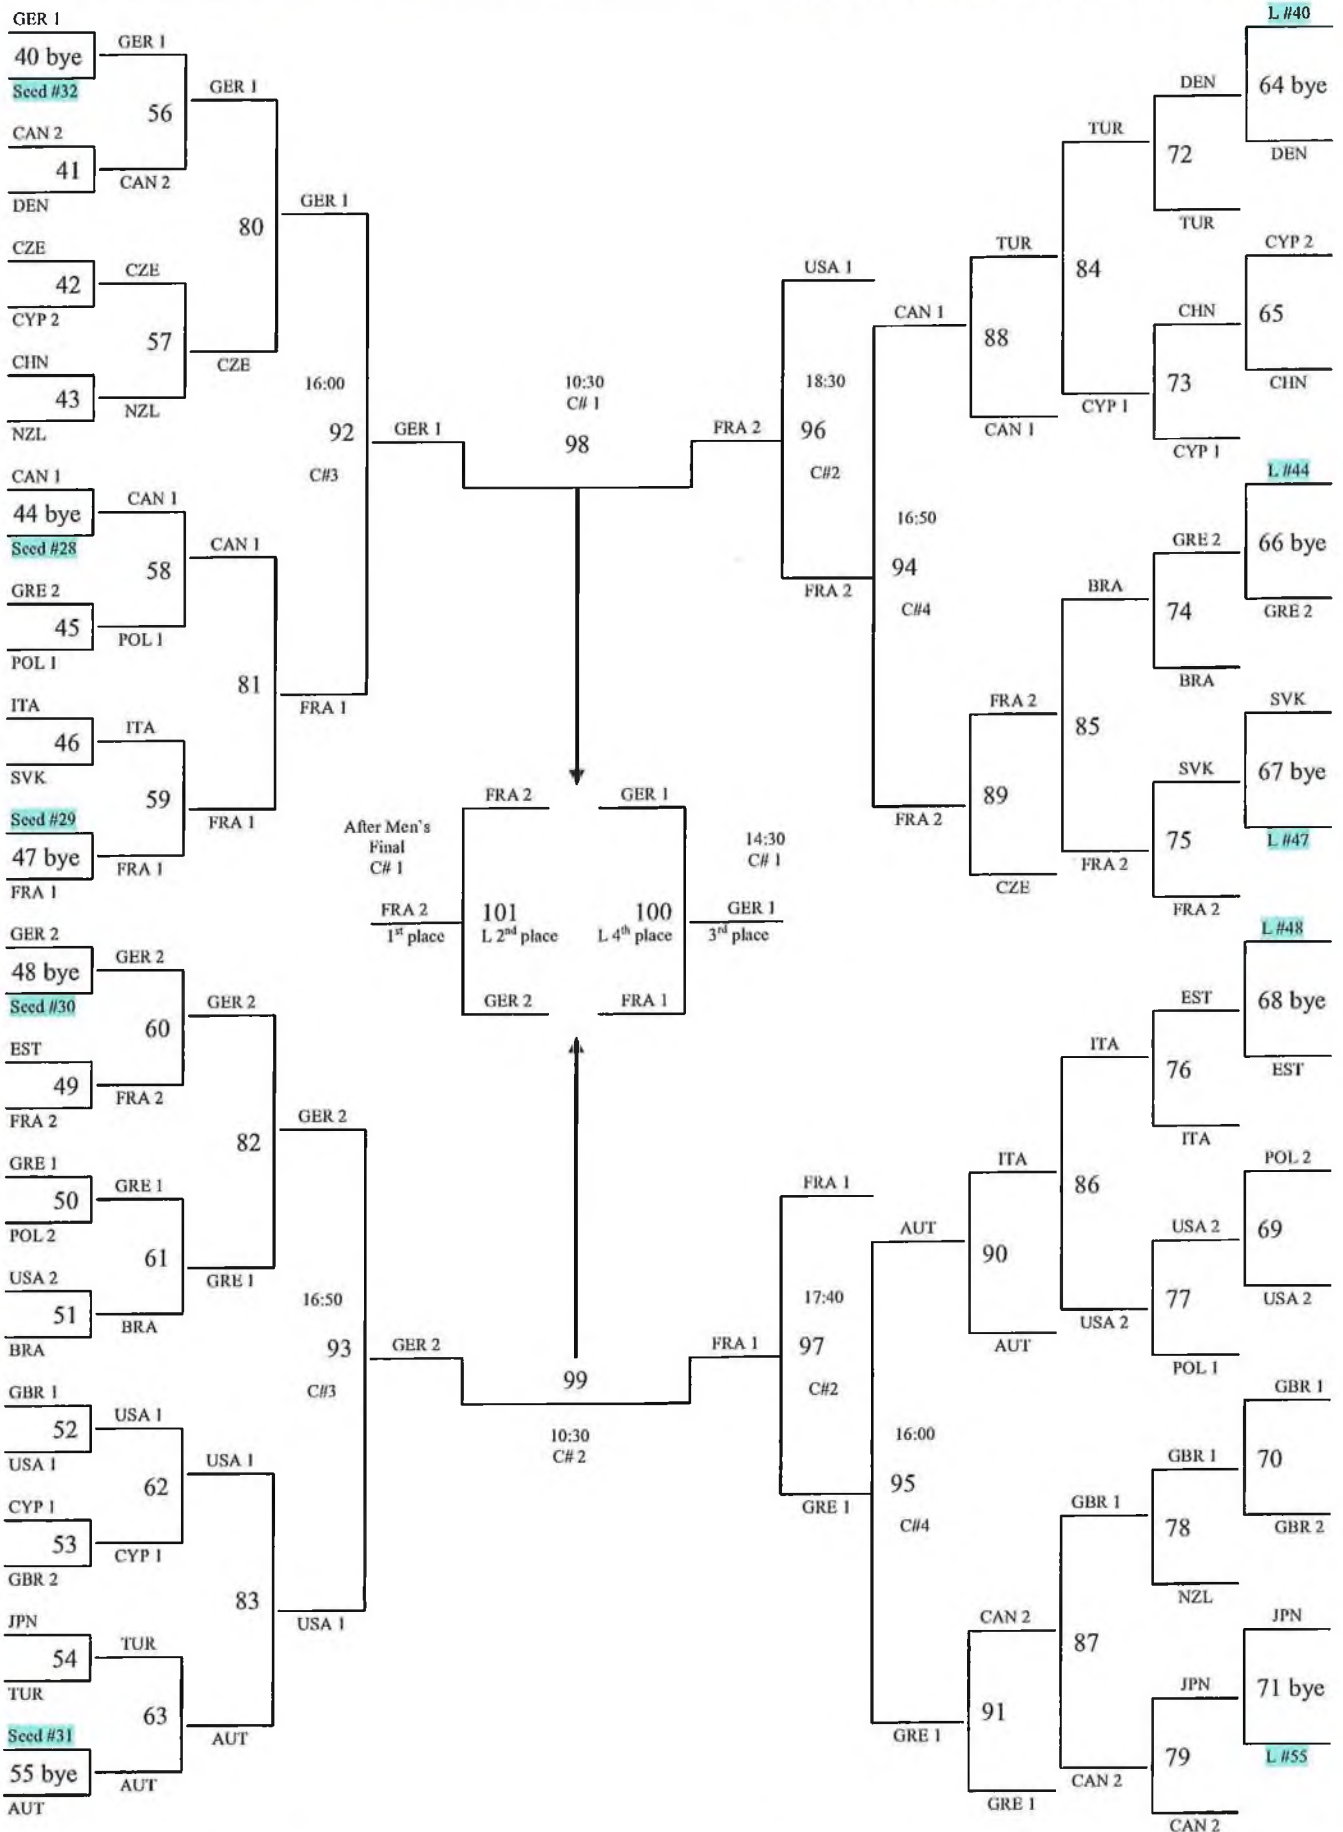

WOMEN'S CHAMPIONSHIP - PLAYOFF ROUND

Organising Committee
Academic Affairs and Student Welfare Services / Sports Department - UNIVERSITY OF CYPRUS
65 Kaifolios Street, P.O.Box: 20537, CY-1678 Nicosia, CYPRUS, Tel.: + 357-22-892172, Fax.: + 357-22-892021, E-mail: fo@ucy.ac.cy, sports@ucy.ac.cy